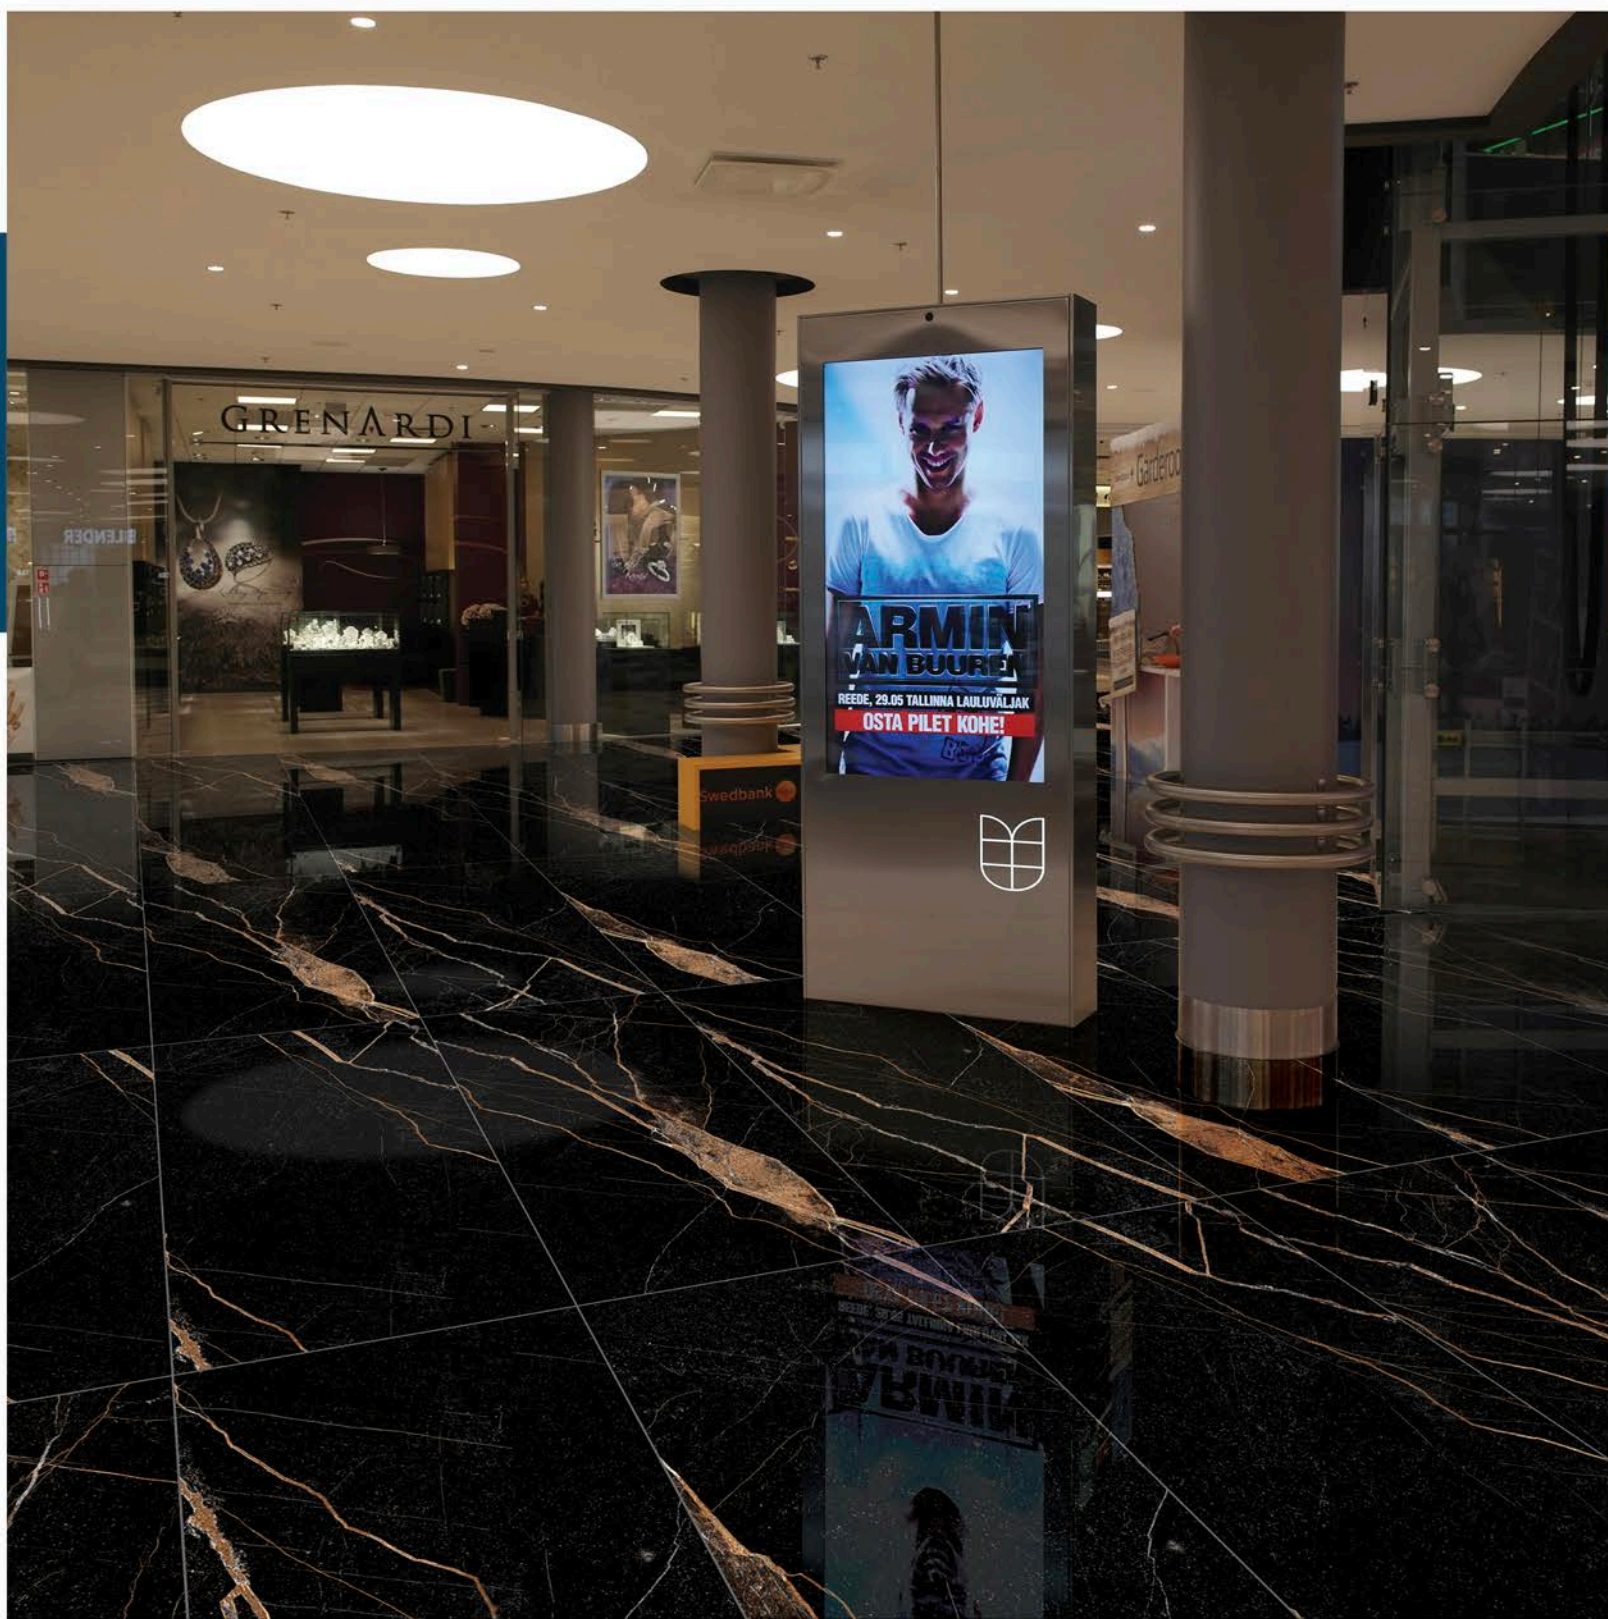

NOR BLACK

600 X 1200 MM, HIGH GLOSS,