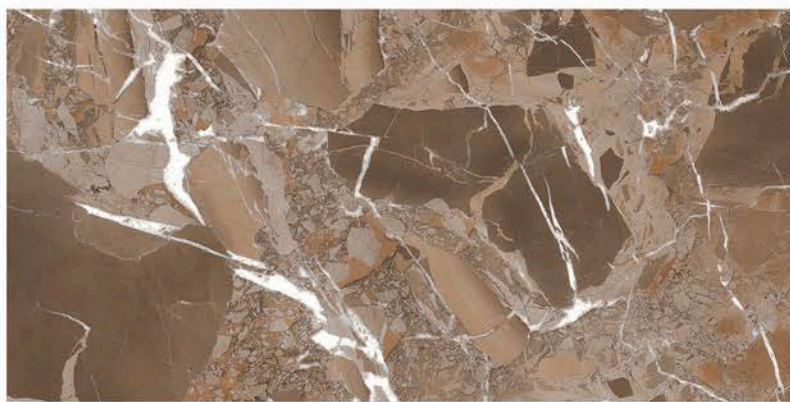

MARTINO TURKISH

600 X 1200 MM , HIGH GLOSS ,