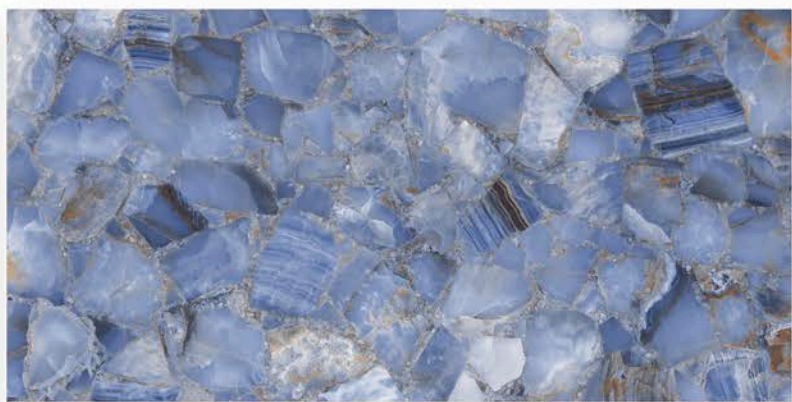

BLUE QUARTZ

600 X 1200 MM , HIGH GLOSS ,