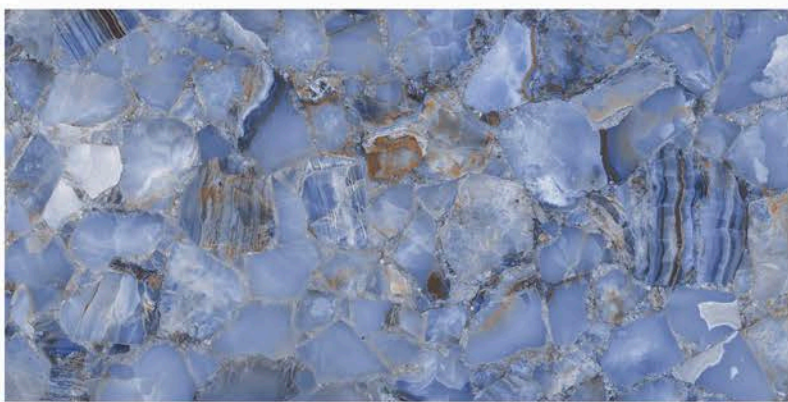

BLUE QUARTZ

600 X 1200 MM , HIGH GLOSS ,