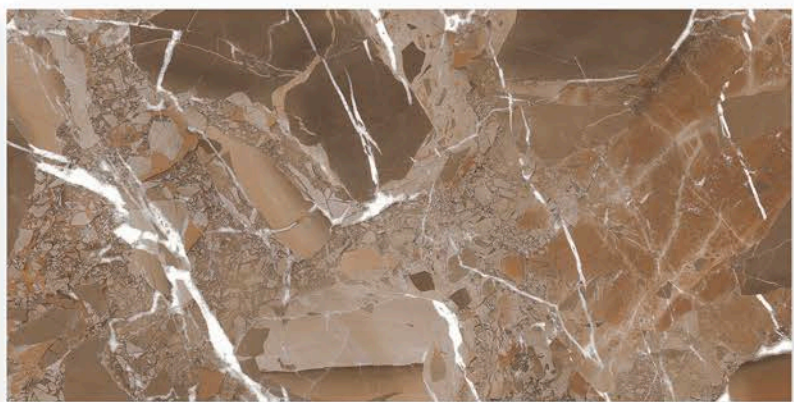

MARTINO TURKISH

600 X 1200 MM , HIGH GLOSS ,