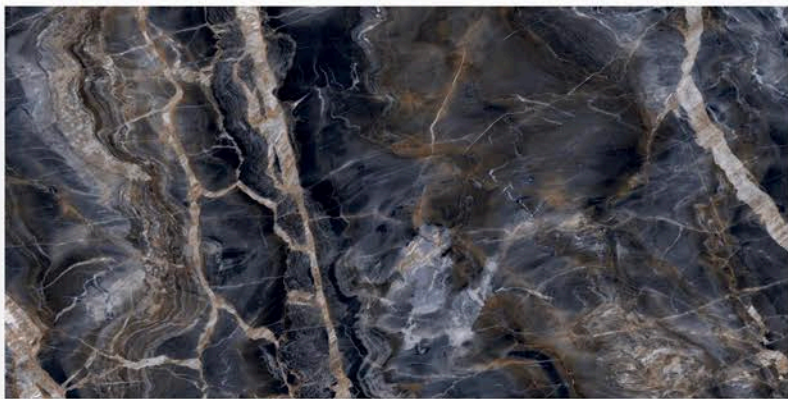

HEVEN BRONZE

600 X 1200 MM , HIGH GLOSS ,