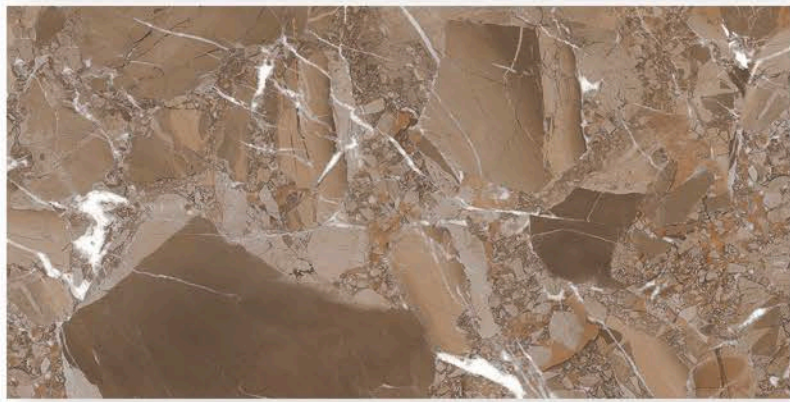

MARTINO TURKISH

600 X 1200 MM , HIGH GLOSS ,