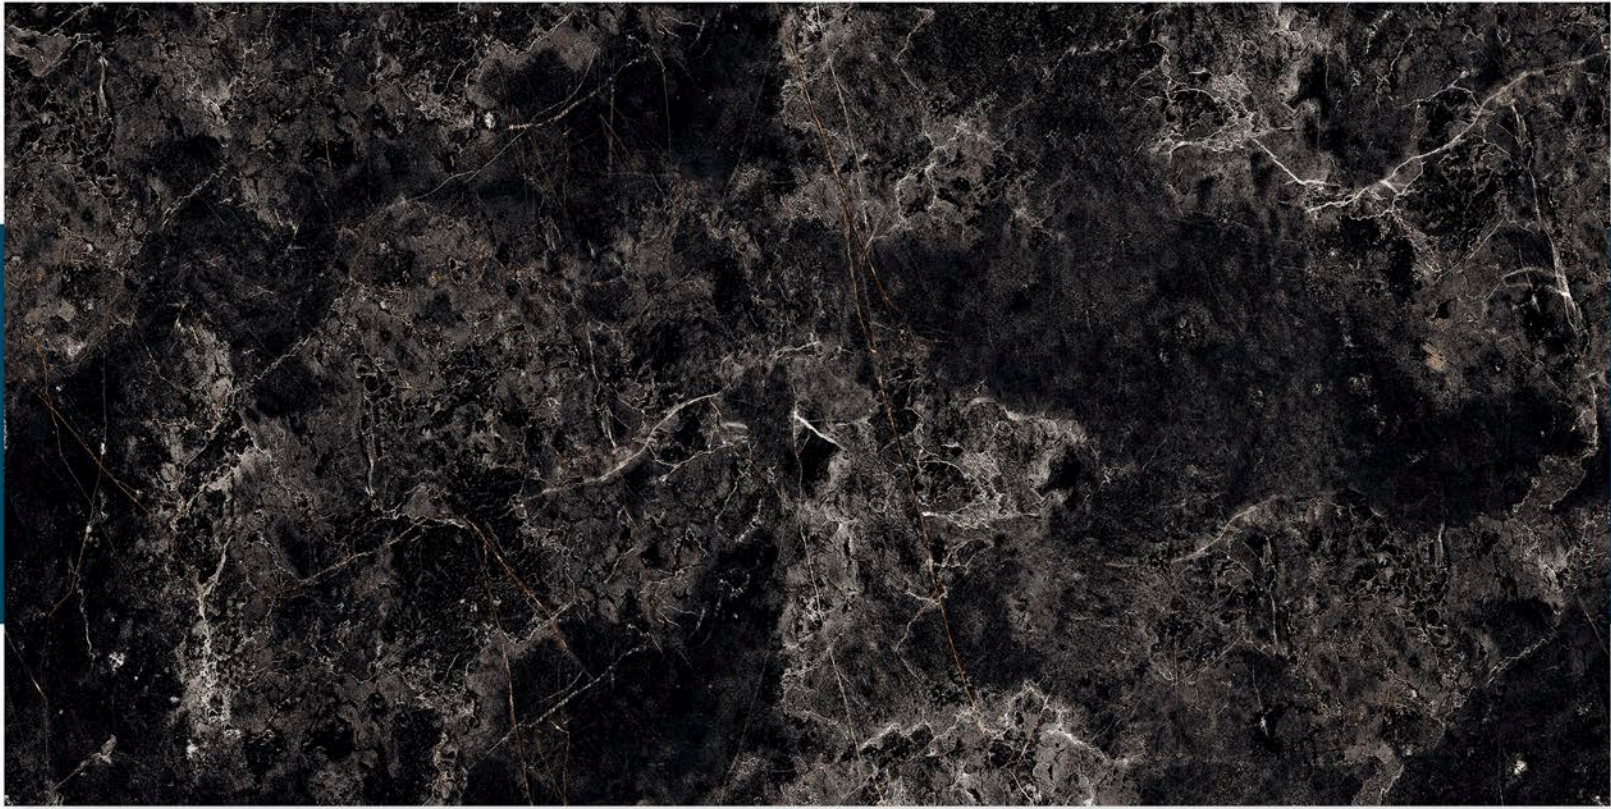

FRENCH BLACK

600 X 1200 MM , HIGH GLOSS ,