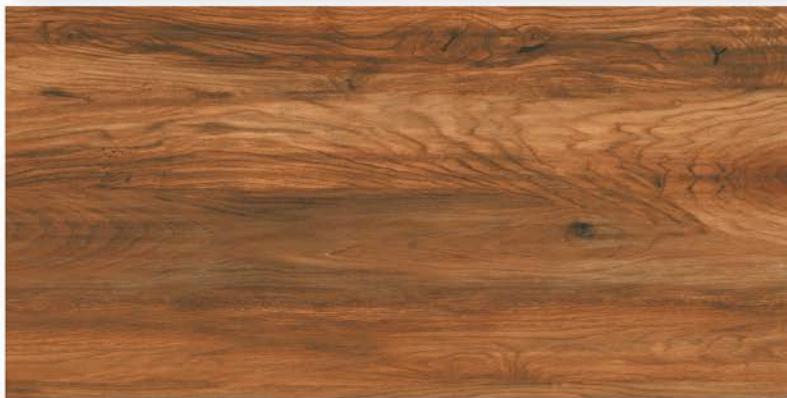

NOOP WOOD

600 X 1200 MM , RUSTIC ,