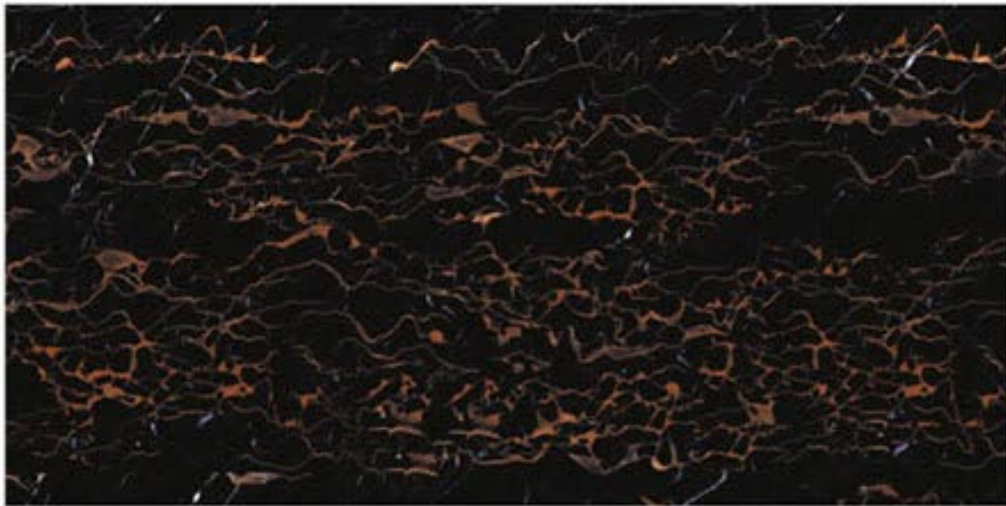

Mocha Portoro

●● RANDOM
●▲ DESIGN

☾ LIGHT
WEIGHT

⚙️ HIGH
STRENGTH

✂️ LOW
MAINTENANCE

⊥ Min. 3mm
Joint Recommended ⊥