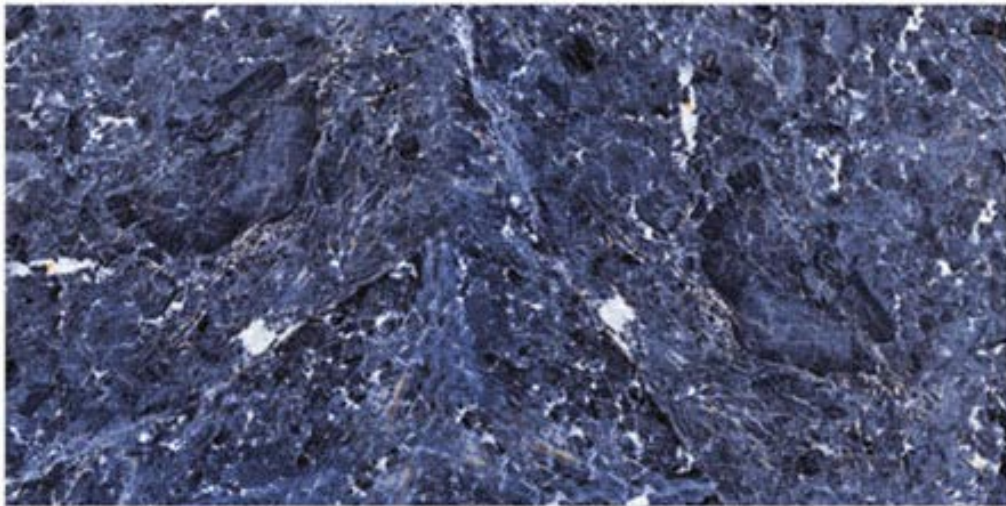

↔ HIGH  
STRENGTH

✂ LOW  
MAINTENANCE

⊥  
Min. 3mm  
Joint Recommended

Fossin Brown

French Blue

French Brown

Leopardo Natural

Mariya Blue