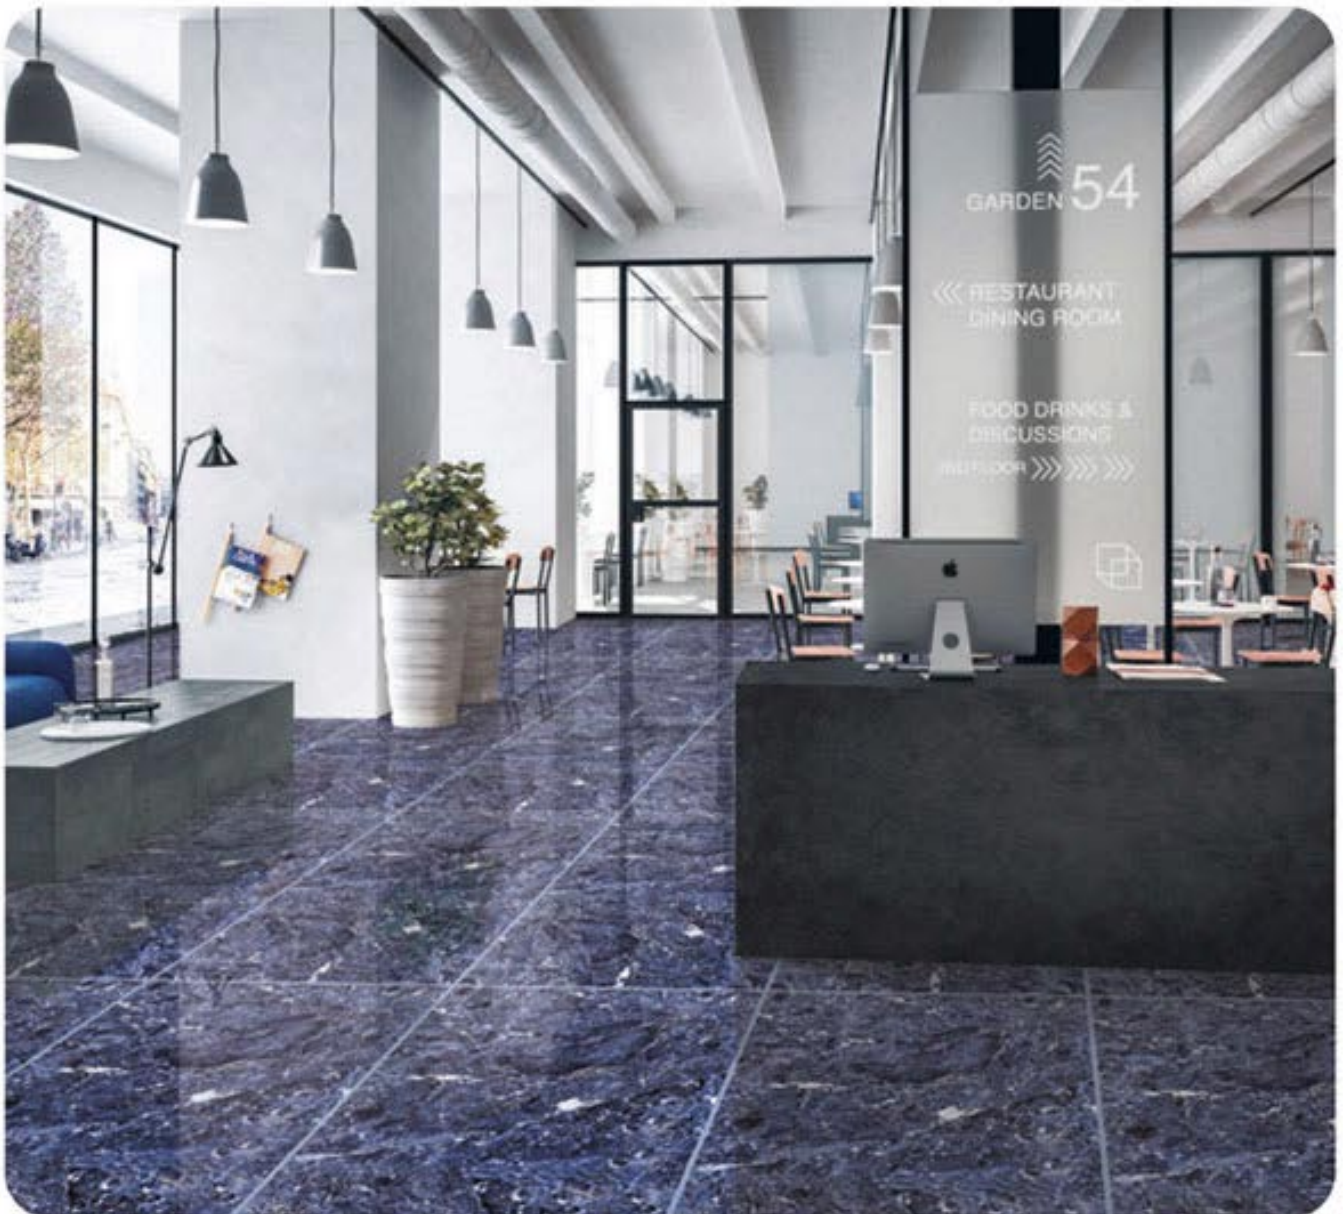

↔ HIGH  
STRENGTH

✂ LOW  
MAINTENANCE

⊥  
Min. 3mm  
Joint Recommended

Fossin Brown

French Blue

French Brown

Leopardo Natural

Mariya Blue